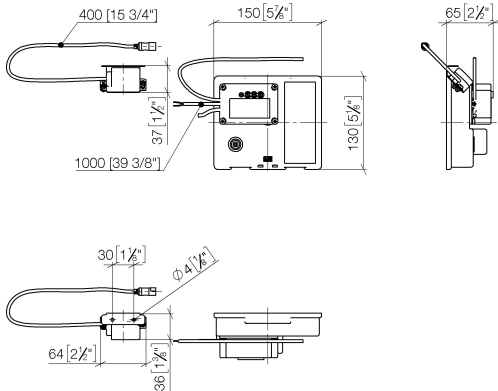

Required miscellaneous

eSET Touchfree Basin mixer with temperature setting for combining with wall-mounted fittings - 35 741 970 90

- max. recess depth 125 mm
- min. recess depth 90 mm

Required miscellaneous

eSET Touchfree Basin mixer with temperature setting for combining with free-standing fittings - 35 740 970 90

Recommended miscellaneous

Extension for Touchfree 500 mm - 12 765 970 90

SYMETRICS eSET Touchfree Basin mixer without pop-up waste with temperature setting - Chrome

ST 010 205 2080
mm [inches]

Certificates

LGA_29120.	WRAS_1906116.	IAPMO_EGS.	CE000001_eSet_Tou chfree_20171206_D E_signed.	CE000002_eSet_Tou chfree_20171206_E N_signed.
LGA_29119.				

SYMETRICS eSET Touchfree Basin mixer without pop-up waste with temperature setting - Chrome

SYMETRICS eSET Touchfree Basin mixer without pop-up waste with temperature setting - Chrome

ST 010 205 2980

- 185mm projection
- fixed spout
- circular, air-enriched flow
- hole diameter 37 mm
- rosette 60 x 60 mm
- 1/2" connection
- plug-link mounting
- max. flow 7 l/min
- lead-free
- WRAS 1904065