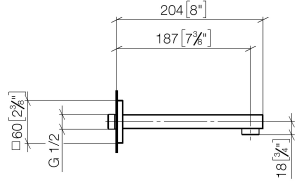

SYMETRICS eSET Touchfree Basin mixer without pop-up waste with temperature setting - Chrome

ST 010 205 2980

- 185mm projection
- fixed spout
- circular, air-enriched flow
- hole diameter 37 mm
- rosette 60 x 60 mm
- 1/2" connection
- plug-link mounting
- max. flow 7 l/min
- lead-free
- WRAS 1904065

For Touchfree control please order eSet Touchfree WITH or WITHOUT temperature adjustment

Recommended miscellaneous

Concealed wall elbow -

35 085 970 90

- max. recess depth 163 mm
- min. recess depth 90 mm

SYMETRICS eSET Touchfree Basin mixer without pop-up waste with temperature setting - Chrome

ST 010 205 2980

SYMETRICS eSET Touchfree Basin mixer without pop-up waste with temperature setting - Chrome

ST 010 205 2080
mm [inches]