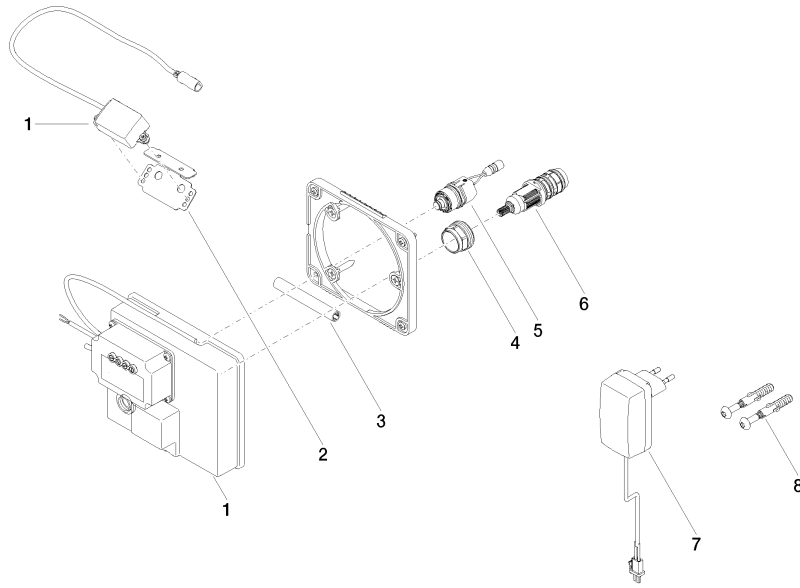

eSET Touchfree Basin mixer with temperature setting for combining with free-standing fittings - 35 740 970 90

Recommended miscellaneous

Extension for Touchfree 500 mm - 12 765 970 90

SYMETRICS eSET Touchfree Basin mixer without pop-up waste with temperature setting - Chrome

ST 010 205 2080
mm [inches]

Certificates

LGA_29120.	WRAS_1906116.	IAPMO_EGS.	CE000001_eSet_Tou chfree_20171206_D E_signed.	CE000002_eSet_Tou chfree_20171206_E N_signed.
LGA_29119.				

SYMETRICS eSET Touchfree Basin mixer without pop-up waste with temperature setting - Chrome

ST 010 205 2980

Spare parts list

No.	Item Number	Name	Quantity used	Delivery time
1	90 10 01 177 00 90	electronic accessories	1	2
2	90 17 20 199 00 90	holder	1	2
3	90 23 01 124 00 90	sleeve	1	2
4	09 23 10 129 90	nut	1	2
5	04 30 50 079 00 90	valve	1	2
6	90 15 02 013 00 90	cartridge	1	2
7	04 10 01 246 00 90	electronic accessories	1	2
8	04 30 31 024 01 90	fixing set	1	2

SYMETRICS eSET Touchfree Basin mixer without pop-up waste with temperature setting - Chrome

ST 010 205 2980

- 185mm projection
- fixed spout
- circular, air-enriched flow
- hole diameter 37 mm
- rosette 60 x 60 mm
- 1/2" connection
- plug-link mounting
- max. flow 7 l/min
- lead-free
- WRAS 1904065