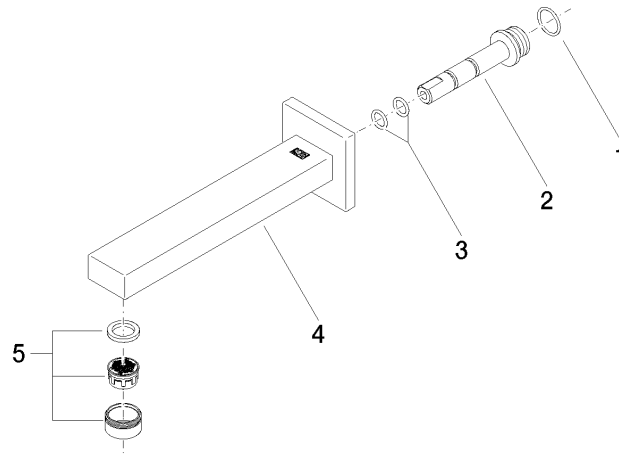

SYMETRICS eSET Touchfree Basin mixer without pop-up waste with temperature setting - Chrome

ST 010 205 2980

- 185mm projection
- fixed spout
- circular, air-enriched flow
- hole diameter 37 mm
- rosette 60 x 60 mm
- 1/2" connection
- plug-link mounting
- max. flow 7 l/min
- lead-free
- WRAS 1904065

For Touchfree control please order eSet Touchfree WITH or WITHOUT temperature adjustment

Recommended miscellaneous

Concealed wall elbow -

35 085 970 90

- max. recess depth 163 mm
- min. recess depth 90 mm

SYMETRICS eSET Touchfree Basin mixer without pop-up waste with temperature setting - Chrome

ST 010 205 2980

SYMETRICS eSET Touchfree Basin mixer without pop-up waste with temperature setting - Chrome

ST 010 205 2080
mm [inches]

Flow rate chart

Certificates

LGA_18592.

WRAS_1904065.

SYMETRICS eSET Touchfree Basin mixer without pop-up waste with temperature setting - Chrome

ST 010 205 2980

Spare parts list

No.	Item Number	Name	Quantity used	Delivery time
1	09 14 10 053 90	seal	1	2
2	09 24 04 135 90	nipple	1	2
3	09 14 10 008 90	seal	2	2
4	90 11 68 004 00-00	spout	1	10
5	90 23 01 029 02-00	aerator	1	10